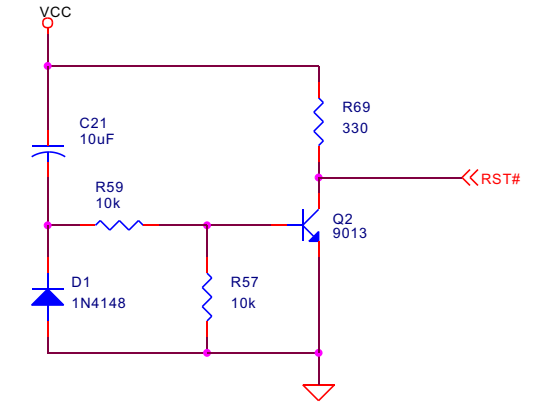

CRACEGAL
 MOST CLOCKS
 ADDRESS
 CAS
 WE
 RAS
 CSx
 LEAST DQM

550042105
 550042105
 28SF040.

AV3168 (FOM1720) & AV3168/9 BOARD

EXPAND

LCEx#	FUNCTION
0	
1	
2	EXPAND
3	ROM/FLASH

AUXx	FUNCTION
0	DATA
1	CLOCK
2	DATA
3	RADIO_CS
4	INTERRUPT
5	MEME68/9
6	VEP
7	VEK

GROUND

NAME	TYPE
GND	GROUND
AGND	GROUND

PAGE

1	INDEX
2	BOARD
3	EXP18
4	MEMORY
5	INTERFACE
6	ENCODER/AUDIO
7	POWER
8	Channel

POWER

NAME	TYPE	DEVICE
+5V	DIGITAL	SUPPLY
VCC3	DIGITAL	SRAM8,
VCC25	DIGITAL	ES4408