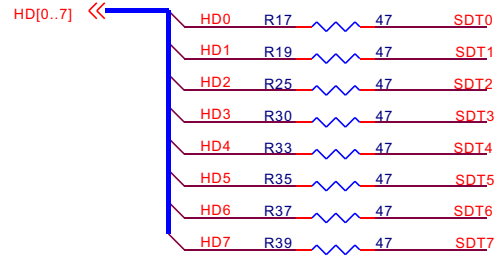

CRACEGAL
 MOST CLOCKS
 ADDRESS
 CAS
 WE
 RAS
 CSx
 LEAST DQM

550042105
 550042105
 28SF040.

AV3168 (FOM1720) & AV3168/9 BOARD

EXPAND

LCEx#	FUNCTION
0	
1	
2	EXPAND
3	ROM/FLASH

AUXx	FUNCTION
0	DATA
1	CLOCK
2	DATA
3	RADIO_CS
4	INTERRUPT
5	MEME68/9
6	VEP
7	VEK

GROUND

NAME	TYPE
GND	GROUND
AGND	GROUND

PAGE

1	INDEX
2	BOARD
3	EXP18
4	MEMORY
5	INTERFACE
6	ENCODER/AUDIO
7	POWER
8	Channel

POWER

NAME	TYPE	DEVICE
+5V	DIGITAL	SUPPLY
VCC3	DIGITAL	SRAM8,
VCC25	DIGITAL	ES4408