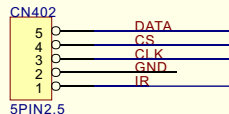

GROUND

NAME	TYPE
GND	GROUND
AGND	GROUND

PAGE

1	INDEX
2	BOARD
3	EXP18
4	MEMORY
5	INTERFACE
6	ENCODER/AUDIO
7	POWER
8	Channel

POWER

NAME	TYPE	DEVICE
+5V	DIGITAL	SUPPLY
VCC3	DIGITAL	SRAM8,
VCC25	DIGITAL	ES4408