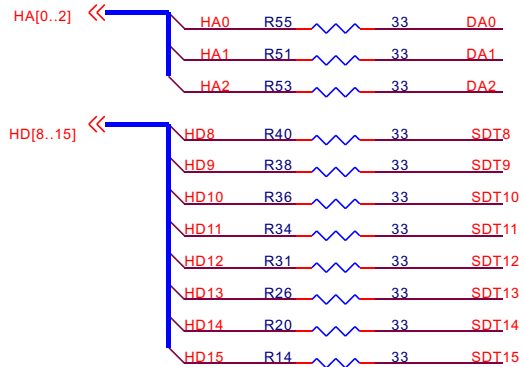

CRACEGAL
 MOST CLOCKS
 ADDRESS
 CAS
 WE
 RAS
 CSx
 LEAST DQM

550042105
 550042105
 28SF040.

AV3168 (FOM1720) & AV3168/9 BOARD

EXPAND

LCEx#	FUNCTION
0	
1	
2	EXPAND
3	ROM/FLASH

AUXx	FUNCTION
0	DATA
1	CLOCK
2	DATA
3	RADIO_CS
4	INTERRUPT
5	MEME68/9
6	VEP
7	VEK

GROUND

NAME	TYPE
GND	GROUND
AGND	GROUND

PAGE

1	INDEX
2	BOARD
3	EXP18
4	MEMORY
5	INTERFACE
6	ENCODER/AUDIO
7	POWER
8	Channel

POWER

NAME	TYPE	DEVICE
+5V	DIGITAL	SUPPLY
VCC3	DIGITAL	SRAM8,
VCC25	DIGITAL	ES4408

Title		
Size	Number	Revision
A4		
Date:	25-Dec-2000	Sheet
File:	I:\DVD221\DVD221\	Sheet 2 of 2