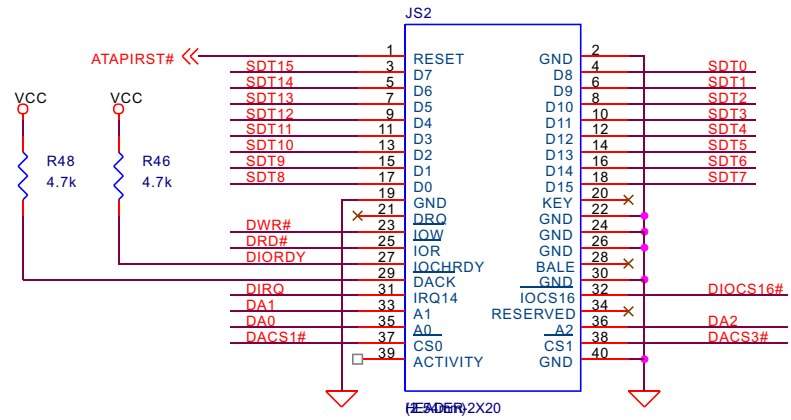

CRACEGAL
 MOST CLOCKS
 ADDRESS
 CAS
 WE
 RAS
 CSx
 LEAST DQM

550042105
 550042105
 28SF040.

AV3168 (FOM1720) & AV3168/9 BOARD

EXPAND

LCEx#	FUNCTION
0	
1	
2	EXPAND
3	ROM/FLASH

AUXx	FUNCTION
0	DATA
1	CLOCK
2	DATA
3	RADIO_CS
4	INTERRUPT
5	MEME68/9
6	VEP
7	VEK

GROUND

NAME	TYPE
GND	GROUND
AGND	GROUND

PAGE

1	INDEX
2	BOARD
3	EXP18
4	MEMORY
5	INTERFACE
6	ENCODER/AUDIO
7	POWER
8	Channel

POWER

NAME	TYPE	DEVICE
+5V	DIGITAL	SUPPLY
VCC3	DIGITAL	SRAM8,
VCC25	DIGITAL	ES4408

Title		
Size	Number	Revision
A4		
Date:	25-Dec-2000	Sheet
File:	I:\DVD221\DVD221\	Sheet 2 of 2