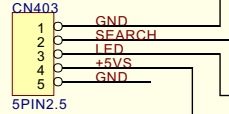

GROUND

NAME	TYPE
GND	GROUND
AGND	GROUND

PAGE

1	INDEX
2	BOARD
3	EXP18
4	MEMORY
5	INTERFACE
6	ENCODER/AUDIO
7	POWER
8	Channel

POWER

NAME	TYPE	DEVICE
+5V	DIGITAL	SUPPLY
VCC3	DIGITAL	SRAM8,
VCC25	DIGITAL	ES4408