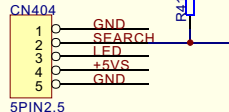

GROUND

NAME	TYPE
GND	GROUND
AGND	GROUND

PAGE

1	INDEX
2	BOARD
3	EXP18
4	MEMORY
5	INTERFACE
6	ENCODER/AUDIO
7	POWER
8	Channel

POWER

NAME	TYPE	DEVICE
+5V	DIGITAL	SUPPLY
VCC3	DIGITAL	SRAM8,
VCC25	DIGITAL	ES4408