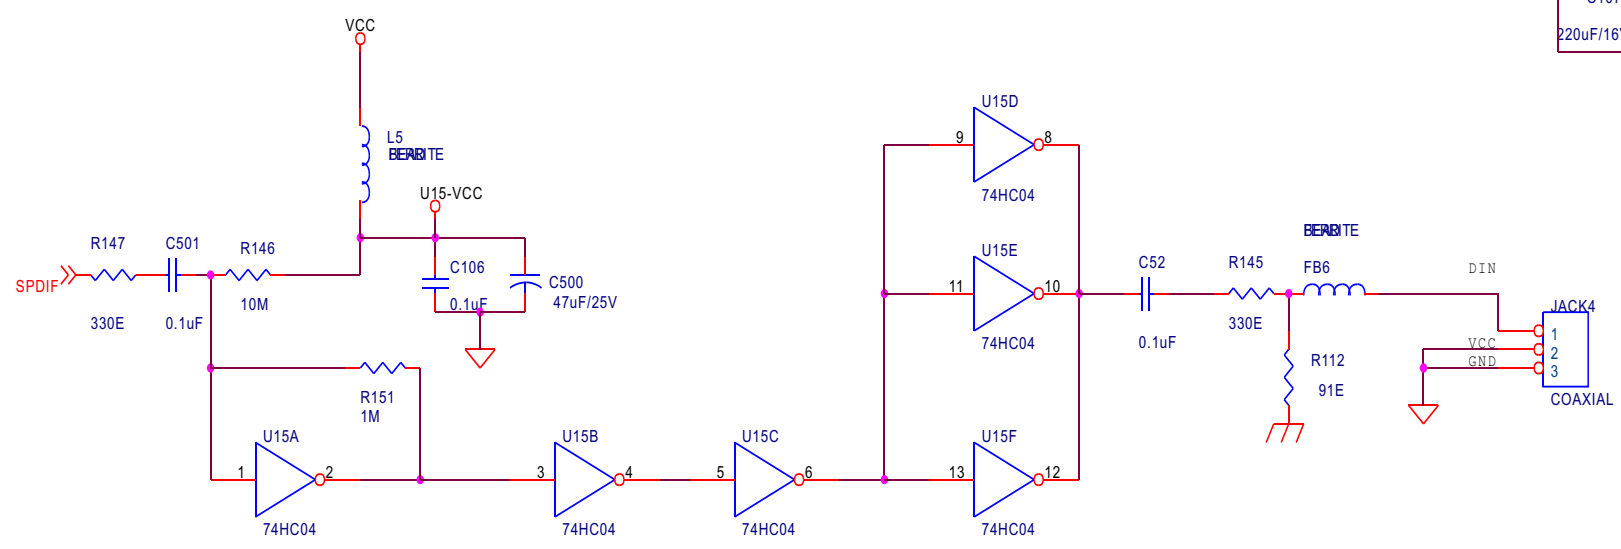

CRACEGAL
 MOST CLOCKS
 ADDRESS
 CAS
 WE
 RAS
 CSx
 LEAST DQM

550042105
 550042105
 28SF040.

AV3168 (FOM1720) & AV3168/9 BOARD

EXPAND

LCEx#	FUNCTION
0	
1	
2	EXPAND
3	ROM/FLASH

AUXx	FUNCTION
0	DATA
1	CLOCK
2	DATA
3	RADIO_CS
4	INTERRUPT
5	MEME68/9
6	VEP
7	VEK

GROUND

NAME	TYPE
GND	GROUND
AGND	GROUND

PAGE

1	INDEX
2	BOARD
3	EXP18
4	MEMORY
5	INTERFACE
6	ENCODER/AUDIO
7	POWER
8	Channel

POWER

NAME	TYPE	DEVICE
+5V	DIGITAL	SUPPLY
VCC3	DIGITAL	SRAM8,
VCC25	DIGITAL	ES4408