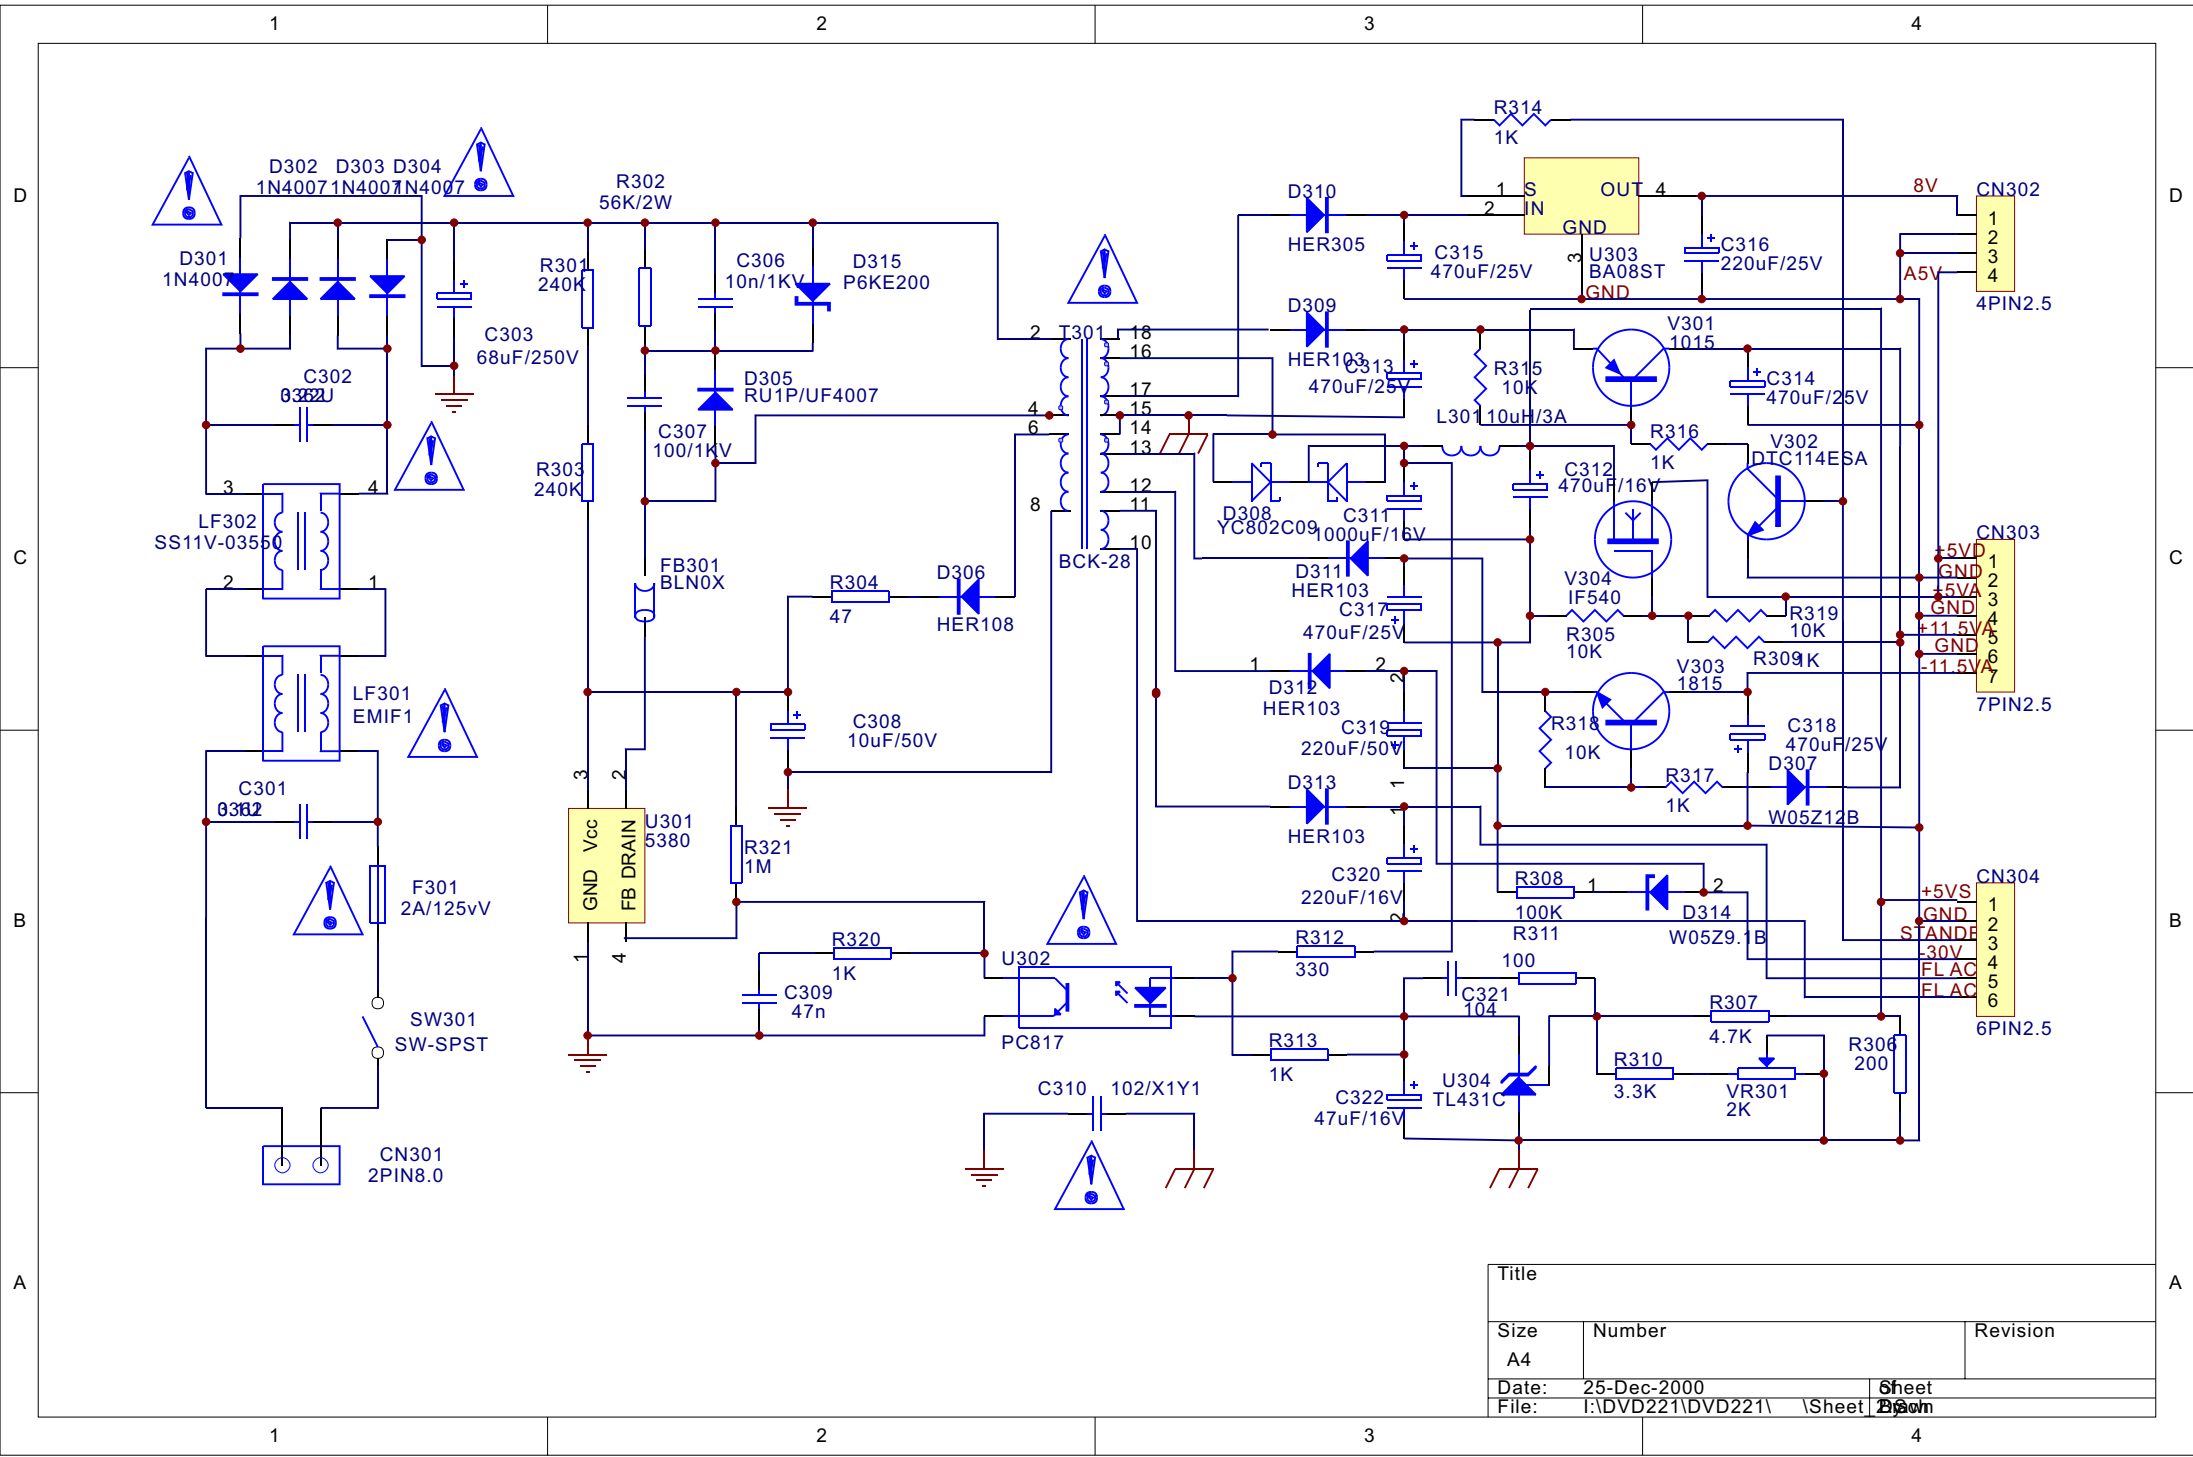

CRACEGAL
 MOST CLOCKS
 ADDRESS
 CAS
 WE
 RAS
 CSx
 LEAST DQM

550042105
 550042105
 28SF040.

AV3168 (FOM1720) & AV3168/9 BOARD

EXPAND

LCEx#	FUNCTION
0	
1	
2	EXPAND
3	ROM/FLASH

AUXx	FUNCTION
0	DATA
1	CLOCK
2	DATA
3	RADIO_CS
4	INTERRUPT
5	MEME68/9
6	VEP
7	VEK

GROUND

NAME	TYPE
GND	GROUND
AGND	GROUND

PAGE

1	INDEX
2	BOARD
3	EXP18
4	MEMORY
5	INTERFACE
6	ENCODER/AUDIO
7	POWER
8	Channel

POWER

NAME	TYPE	DEVICE
+5V	DIGITAL	SUPPLY
VCC3	DIGITAL	SRAM8,
VCC25	DIGITAL	ES4408

Title		
Size	Number	Revision
A4		
Date:	25-Dec-2000	Sheet
File:	I:\DVD221\DVD221\	Sheet 2 of 2