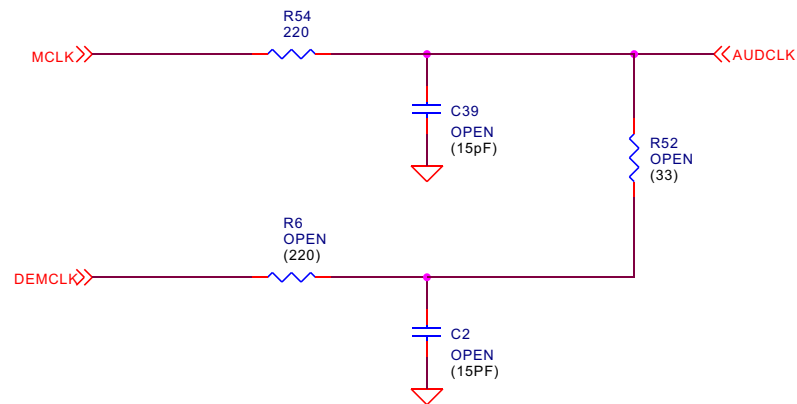

CRACEGAL
 MOST CLOCKS
 ADDRESS
 CAS
 WE
 RAS
 CSx
 LEAST DQM

550042105
 550042105
 28SF040.

AV3168 (FOM1720) & AV3168/9 BOARD

EXPAND

LCEx#	FUNCTION
0	
1	
2	EXPAND
3	ROM/FLASH

AUXx	FUNCTION
0	DATA
1	CLOCK
2	DATA
3	RADIO_CS
4	INTERRUPT
5	MEME68/9
6	VEP
7	VEK

GROUND

NAME	TYPE
GND	GROUND
AGND	GROUND

PAGE

1	INDEX
2	BOARD
3	EXP18
4	MEMORY
5	INTERFACE
6	ENCODER/AUDIO
7	POWER
8	Channel

POWER

NAME	TYPE	DEVICE
+5V	DIGITAL	SUPPLY
VCC3	DIGITAL	SRAM8,
VCC25	DIGITAL	ES4408