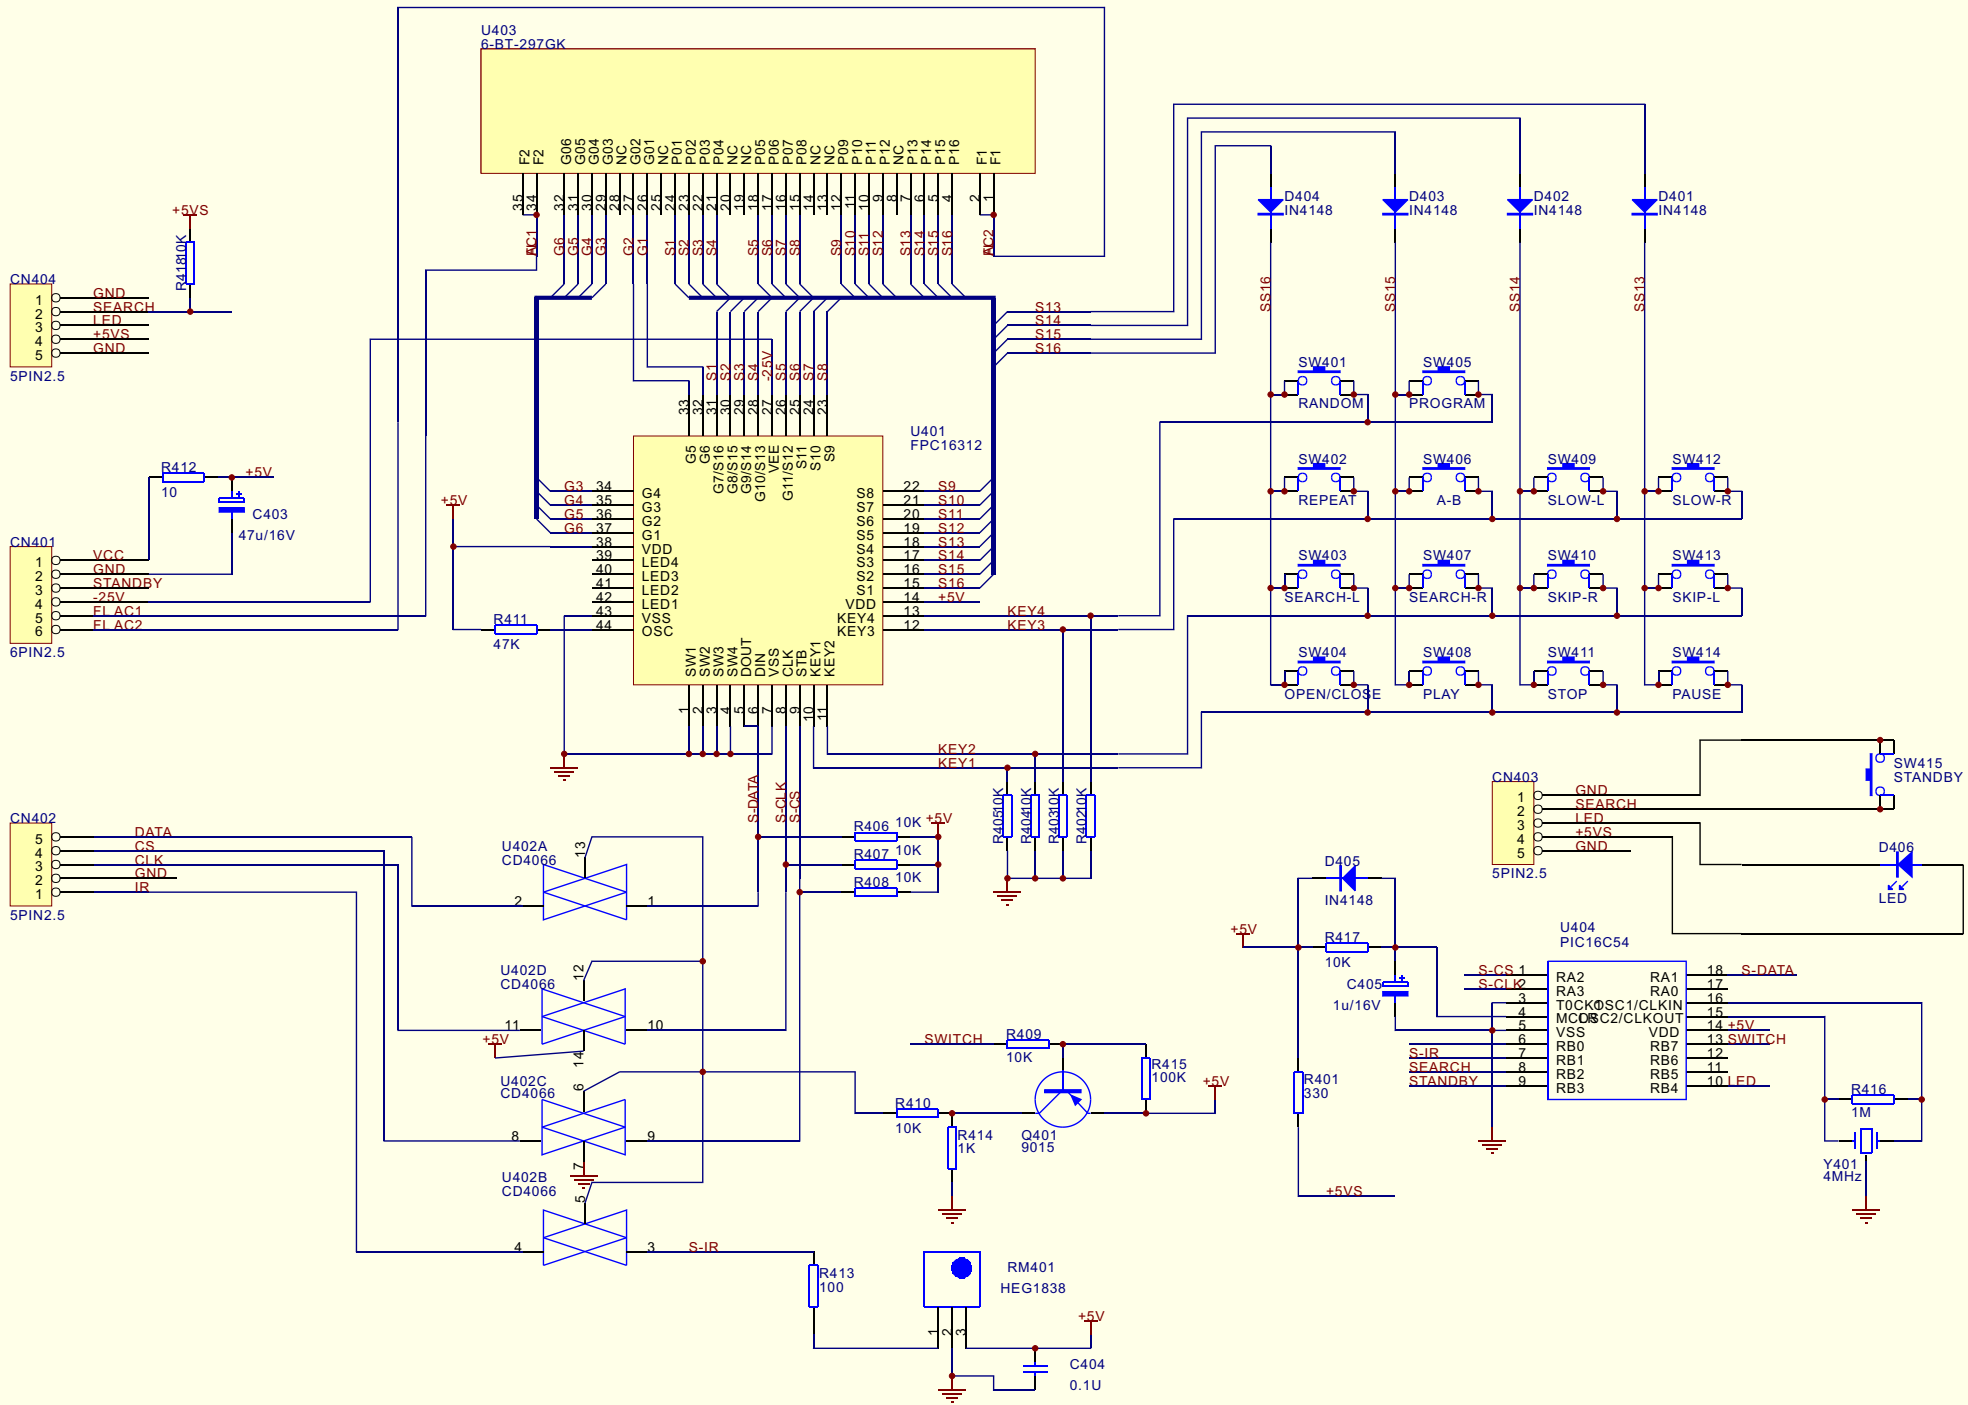

CRACEGAL
 MOST CLOCKS
 ADDRESS
 CAS
 WE
 RAS
 CSx
 LEAST DQM

550042105
 550042105
 28SF040.

AV3168 (FOM1720) & AV3168/9 BOARD

EXPAND

LCEx#	FUNCTION
0	
1	
2	EXPAND
3	ROM/FLASH

AUXx	FUNCTION
0	DATA
1	CLOCK
2	DATA
3	RADIO_CS
4	INTERRUPT
5	MEME68/9
6	VEP
7	VEK

GROUND

NAME	TYPE
GND	GROUND
AGND	GROUND

PAGE

1	INDEX
2	BOARD
3	EXP18
4	MEMORY
5	INTERFACE
6	ENCODER/AUDIO
7	POWER
8	Channel

POWER

NAME	TYPE	DEVICE
+5V	DIGITAL	SUPPLY
VCC3	DIGITAL	SRAM8,
VCC25	DIGITAL	ES4408