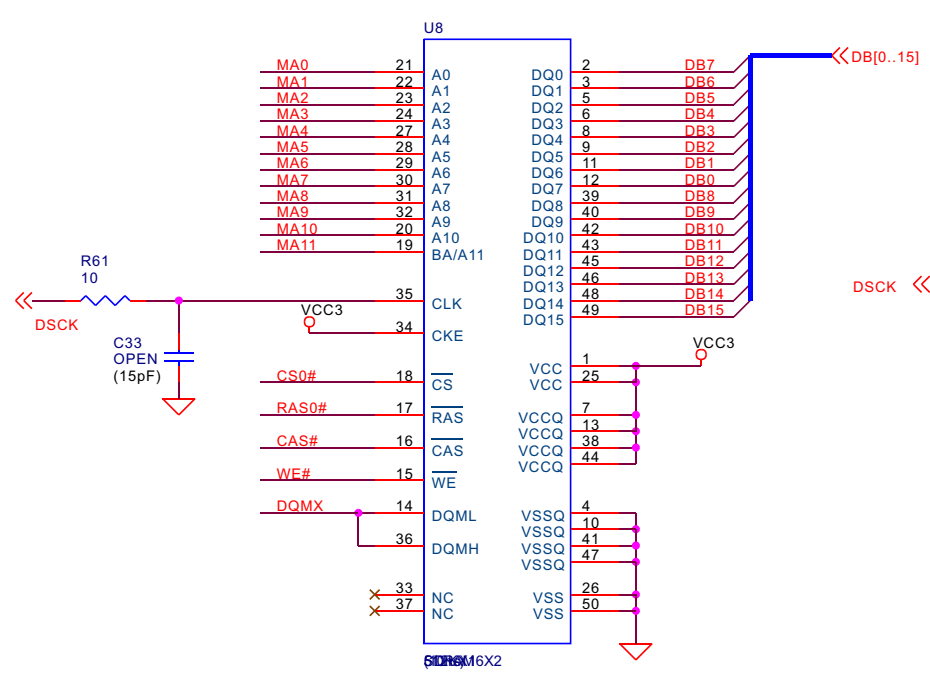

CRACEGAL
 MOST CLOCKS
 ADDRESS
 CAS
 WE
 RAS
 CSx
 LEAST DQM

550042105
 550042105
 28SF040.

AV3168 (FOM1720) & AV3168/9 BOARD

EXPAND

LCEx#	FUNCTION
0	
1	
2	EXPAND
3	ROM/FLASH

AUXx	FUNCTION
0	DATA
1	CLOCK
2	DATA
3	RADIO_CS
4	INTERRUPT
5	MEME68/9
6	VEP
7	VEK

GROUND

NAME	TYPE
GND	GROUND
AGND	GROUND

PAGE

1	INDEX
2	BOARD
3	EXP18
4	MEMORY
5	INTERFACE
6	ENCODER/AUDIO
7	POWER
8	Channel

POWER

NAME	TYPE	DEVICE
+5V	DIGITAL	SUPPLY
VCC3	DIGITAL	SRAM8,
VCC25	DIGITAL	ES4408

Title		
Size	Number	Revision
A4		
Date:	25-Dec-2000	Sheet
File:	I:\DVD221\DVD221\	Sheet 2 of 2