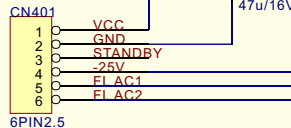

GROUND

NAME	TYPE
GND	GROUND
AGND	GROUND

PAGE

1	INDEX
2	BOARD
3	EXP18
4	MEMORY
5	INTERFACE
6	ENCODER/AUDIO
7	POWER
8	Channel

POWER

NAME	TYPE	DEVICE
+5V	DIGITAL	SUPPLY
VCC3	DIGITAL	SRAM8,
VCC25	DIGITAL	ES4408