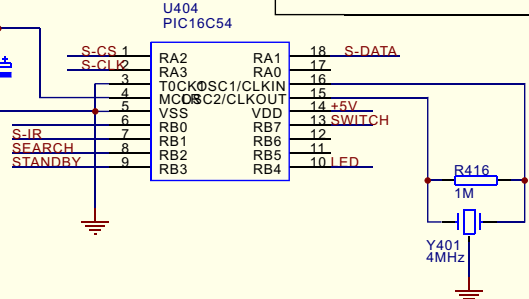

CRACEGAL
 MOST CLOCKS
 ADDRESS
 CAS
 WE
 RAS
 CSx
 LEAST DQM

550042105
 550042105
 28SF040.

AV3168 (FOM1720) & AV3168/9 BOARD

EXPAND

LCEx#	FUNCTION
0	
1	
2	EXPAND
3	ROM/FLASH

AUXx	FUNCTION
0	DATA
1	CLOCK
2	DATA
3	RADIO_CS
4	INTERRUPT
5	MEME68/9
6	VEP
7	VEK

GROUND

NAME	TYPE
GND	GROUND
AGND	GROUND

PAGE

1	INDEX
2	BOARD
3	EXP18
4	MEMORY
5	INTERFACE
6	ENCODER/AUDIO
7	POWER
8	Channel

POWER

NAME	TYPE	DEVICE
+5V	DIGITAL	SUPPLY
VCC3	DIGITAL	SRAM8,
VCC25	DIGITAL	ES4408