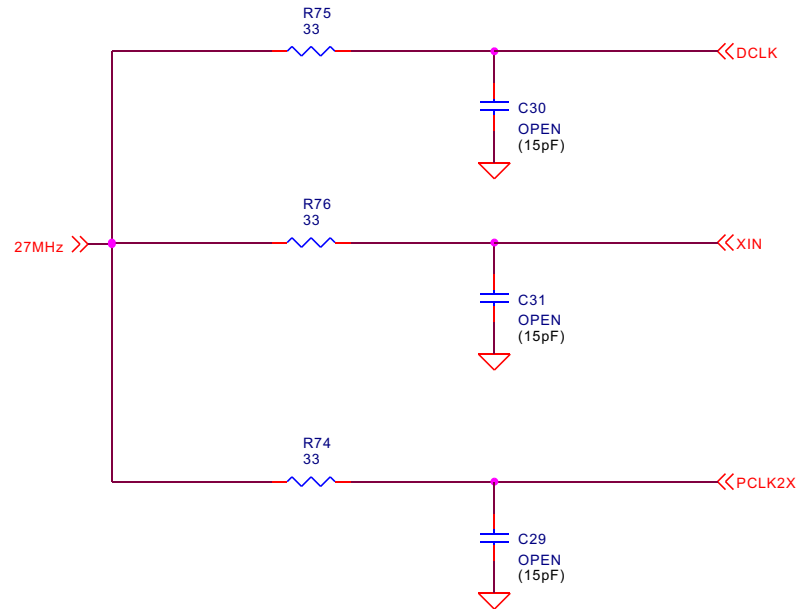

CRACEGAL
 MOST CLOCKS
 ADDRESS
 CAS
 WE
 RAS
 CSx
 LEAST DQM

550042105
 550042105
 28SF040.

AV3168 (FOM1720) & AV3168/9 BOARD

EXPAND

LCEx#	FUNCTION
0	
1	
2	EXPAND
3	ROM/FLASH

AUXx	FUNCTION
0	DATA
1	CLOCK
2	DATA
3	RADIO_CS
4	INTERRUPT
5	MEME68/9
6	VEP
7	VEK

GROUND

NAME	TYPE
GND	GROUND
AGND	GROUND

PAGE

1	INDEX
2	BOARD
3	EXP18
4	MEMORY
5	INTERFACE
6	ENCODER/AUDIO
7	POWER
8	Channel

POWER

NAME	TYPE	DEVICE
+5V	DIGITAL	SUPPLY
VCC3	DIGITAL	SRAM8,
VCC25	DIGITAL	ES4408

Title		
Size	Number	Revision
A4		
Date:	25-Dec-2000	Sheet
File:	I:\DVD221\DVD221\	Sheet 2 of 2