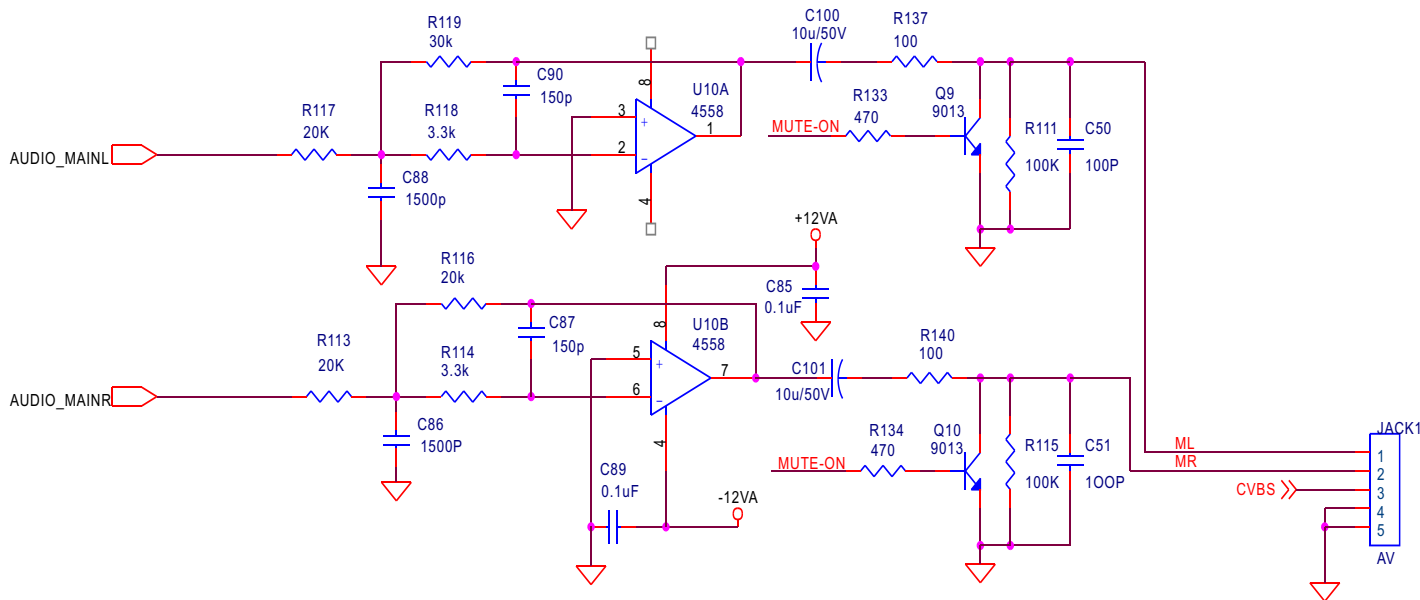

CRACEGAL
 MOST CLOCKS
 ADDRESS
 CAS
 WE
 RAS
 CSx
 LEAST DQM

550042105
 550042105
 28SF040.

AV3168 (FOM1720) & AV3168/9 BOARD

EXPAND

LCEx#	FUNCTION
0	
1	
2	EXPAND
3	ROM/FLASH

AUXx	FUNCTION
0	DATA
1	CLOCK
2	DATA
3	RADIO_CS
4	INTERRUPT
5	MEME68/9
6	VEP
7	VEK

GROUND

NAME	TYPE
GND	GROUND
AGND	GROUND

PAGE

1	INDEX
2	BOARD
3	EXP18
4	MEMORY
5	INTERFACE
6	ENCODER/AUDIO
7	POWER
8	Channel

POWER

NAME	TYPE	DEVICE
+5V	DIGITAL	SUPPLY
VCC3	DIGITAL	SRAM8,
VCC25	DIGITAL	ES4408