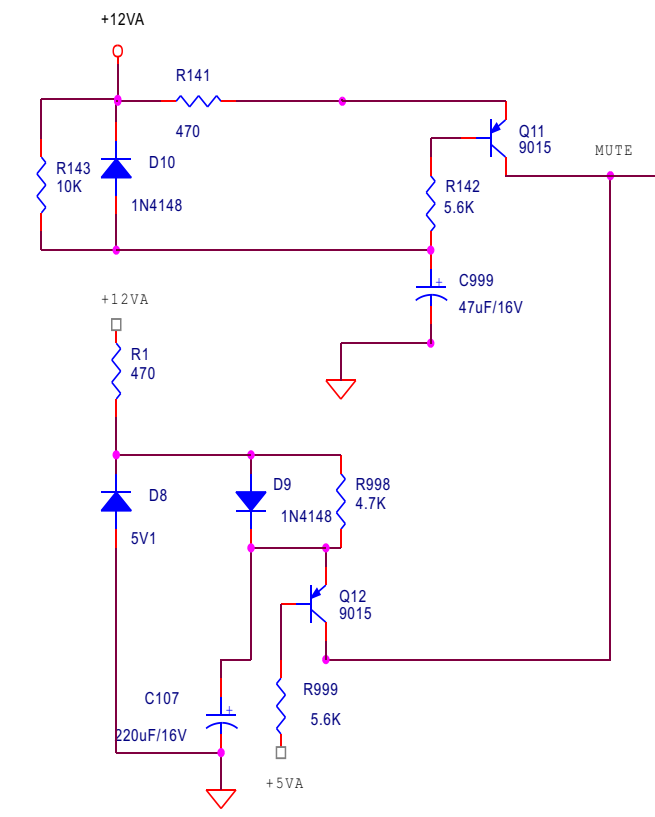

CRACEGAL
 MOST CLOCKS
 ADDRESS
 CAS
 WE
 RAS
 CSx
 LEAST DQM

550042105
 550042105
 28SF040.

AV3168 (FOM1720) & AV3168/9 BOARD

EXPAND

LCEx#	FUNCTION
0	
1	
2	EXPAND
3	ROM/FLASH

AUXx	FUNCTION
0	DATA
1	CLOCK
2	DATA
3	RADIO_CS
4	INTERRUPT
5	MEME68/9
6	VEP
7	VEK

GROUND

NAME	TYPE
GND	GROUND
AGND	GROUND

PAGE

1	INDEX
2	BOARD
3	EXP18
4	MEMORY
5	INTERFACE
6	ENCODER/AUDIO
7	POWER
8	Channel

POWER

NAME	TYPE	DEVICE
+5V	DIGITAL	SUPPLY
VCC3	DIGITAL	SRAM8,
VCC25	DIGITAL	ES4408

Title		
Size	Number	Revision
A4		
Date:	25-Dec-2000	Sheet
File:	I:\DVD221\DVD221\	Sheet 2 of 2