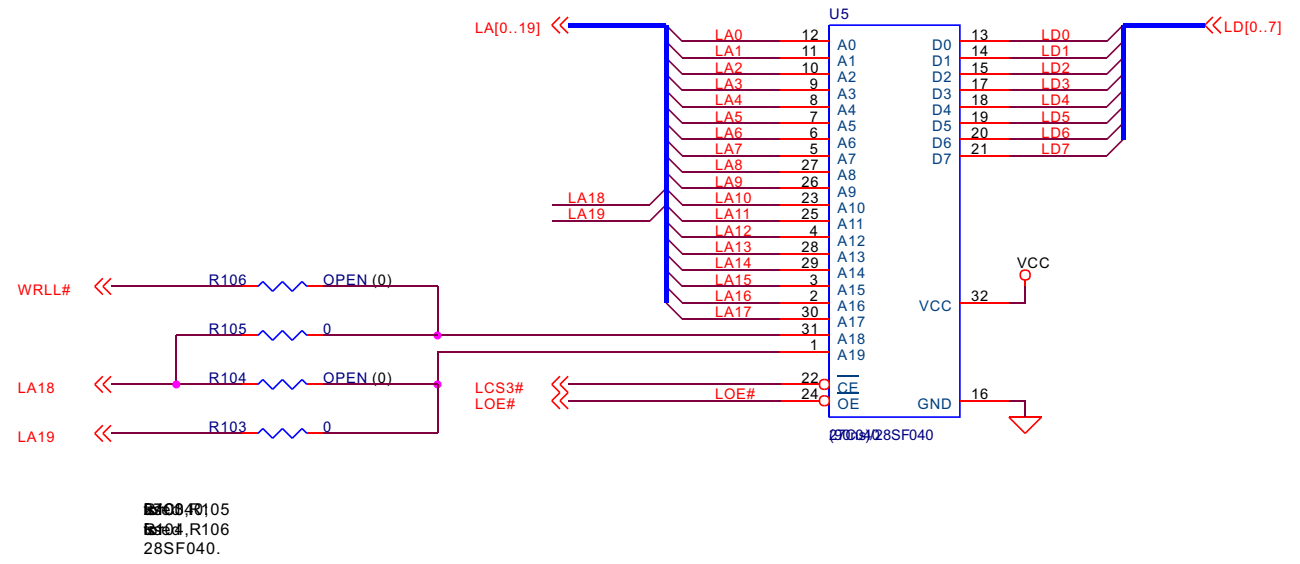

CRACEGAL
 MOST CLOCKS
 ADDRESS
 CAS
 WE
 RAS
 CSx
 LEAST DQM

550042105
 550042105
 28SF040.

AV3168 (FOM1720) & AV3168/9 BOARD

EXPAND

LCEx#	FUNCTION
0	
1	
2	EXPAND
3	ROM/FLASH

AUXx	FUNCTION
0	DATA
1	CLOCK
2	DATA
3	RADIO_CS
4	INTERRUPT
5	MEME68/9
6	VEP
7	VEK

GROUND

NAME	TYPE
GND	GROUND
AGND	GROUND

PAGE

1	INDEX
2	BOARD
3	EXP18
4	MEMORY
5	INTERFACE
6	ENCODER/AUDIO
7	POWER
8	Channel

POWER

NAME	TYPE	DEVICE
+5V	DIGITAL	SUPPLY
VCC3	DIGITAL	SRAM8,
VCC25	DIGITAL	ES4408

Title		
Size	Number	Revision
A4		
Date:	25-Dec-2000	Sheet
File:	I:\DVD221\DVD221\	Sheet 2 of 2