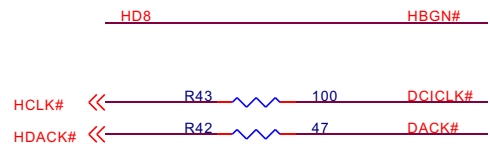

GROUND

NAME	TYPE
GND	GROUND
AGND	GROUND

PAGE

1	INDEX
2	BOARD
3	EXP18
4	MEMORY
5	INTERFACE
6	ENCODER/AUDIO
7	POWER
8	Channel

POWER

NAME	TYPE	DEVICE
+5V	DIGITAL	SUPPLY
VCC3	DIGITAL	SRAM8,
VCC25	DIGITAL	ES4408