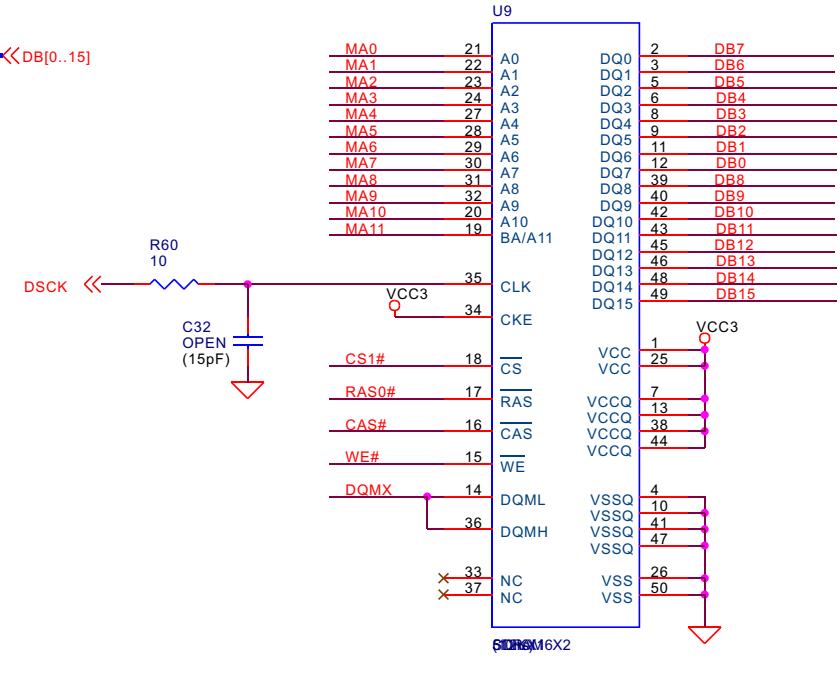

CRACEGAL
 MOST CLOCKS
 ADDRESS
 CAS
 WE
 RAS
 CSx
 LEAST DQM

550042105
 550042105
 28SF040.

AV3168 (FOM1720) & AV3168/9 BOARD

EXPAND

LCEx#	FUNCTION
0	
1	
2	EXPAND
3	ROM/FLASH

AUXx	FUNCTION
0	DATA
1	CLOCK
2	DATA
3	RADIO_CS
4	INTERRUPT
5	MEME68/9
6	VEP
7	VEK

GROUND

NAME	TYPE
GND	GROUND
AGND	GROUND

PAGE

1	INDEX
2	BOARD
3	EXP18
4	MEMORY
5	INTERFACE
6	ENCODER/AUDIO
7	POWER
8	Channel

POWER

NAME	TYPE	DEVICE
+5V	DIGITAL	SUPPLY
VCC3	DIGITAL	SRAM8,
VCC25	DIGITAL	ES4408

Title		
Size	Number	Revision
A4		
Date:	25-Dec-2000	Sheet
File:	I:\DVD221\DVD221\	Sheet 2 of 2