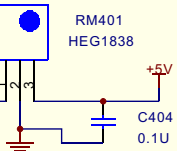

GROUND

NAME	TYPE
GND	GROUND
AGND	GROUND

PAGE

1	INDEX
2	BOARD
3	EXP18
4	MEMORY
5	INTERFACE
6	ENCODER/AUDIO
7	POWER
8	Channel

POWER

NAME	TYPE	DEVICE
+5V	DIGITAL	SUPPLY
VCC3	DIGITAL	SRAM8,
VCC25	DIGITAL	ES4408